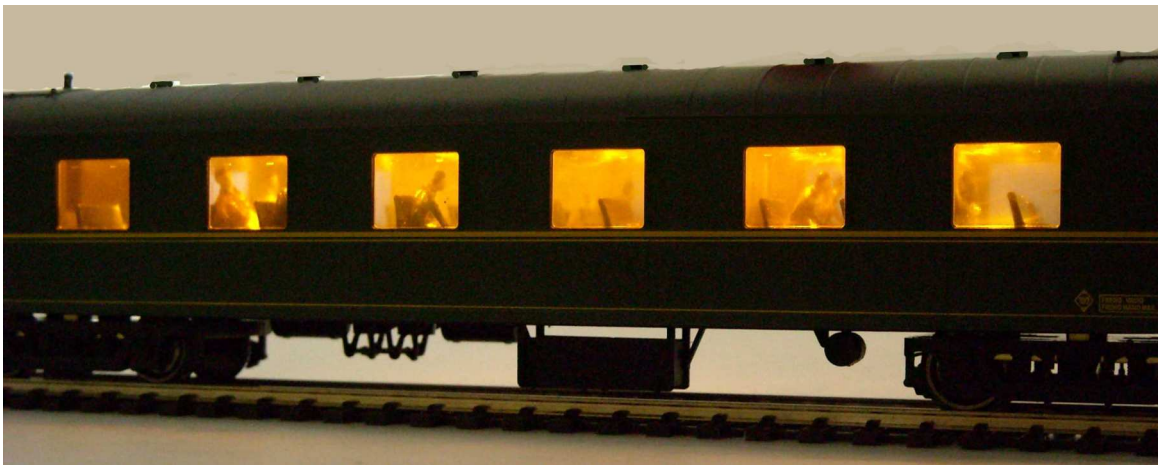

RAMBLA VOLART, 44 08041 BARCELONA SPAIN

T.934 369 122 / 934 567 147 FAX. 934 335 446 mabar@mabar.es

MODEL TRAINS HO SCALE

DIESEL ALCO LOCOMOTIVE 1300 SERIES

BAGGAGE CAR

PASSENGER CARS

RAILCAR 3 UNITS

DIESEL ALCO 313 SERIES

PASSENGER CARS BB1600 SERIES

DIESEL LOCOMOTIVE 313 "WEATHERED"

BAGGAGE CARS