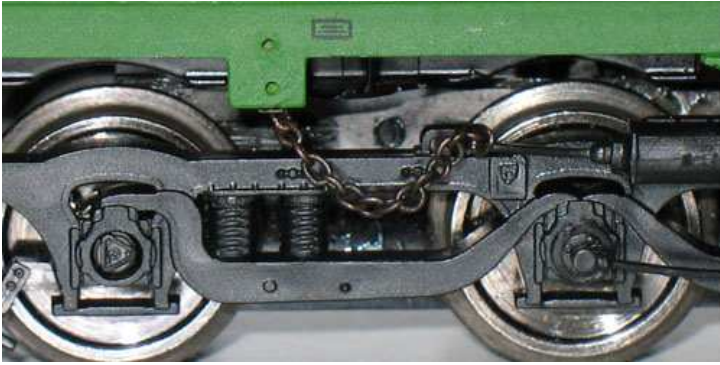

RAMBLA VOLART, 44 08041 BARCELONA SPAIN

T.934 369 122 / 934 567 147 FAX. 934 335 446 mabar@mabar.es

MODEL TRAINS HO SCALE

DIESEL ALCO LOCOMOTIVE 1300 SERIES

BAGGAGE CAR

PASSENGER CARS

RAILCAR 3 UNITS

DIESEL ALCO 313 SERIES

PASSENGER CARS BB1600 SERIES

DIESEL LOCOMOTIVE 313 "WEATHERED"

BAGGAGE CARS