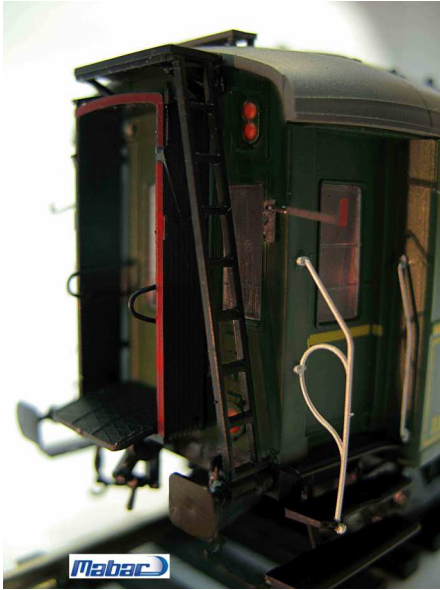

RAMBLA VOLART, 44 08041 BARCELONA SPAIN

T.934 369 122 / 934 567 147 FAX. 934 335 446 mabar@mabar.es

MODEL TRAINS HO SCALE

DIESEL ALCO LOCOMOTIVE 1300 SERIES

BAGGAGE CAR

PASSENGER CARS

RAILCAR 3 UNITS

DIESEL ALCO 313 SERIES

PASSENGER CARS BB1600 SERIES

DIESEL LOCOMOTIVE 313 "WEATHERED"

BAGGAGE CARS