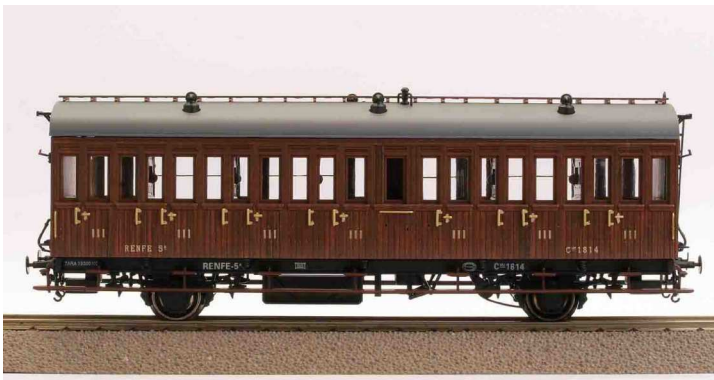

RAMBLA VOLART, 44 08041 BARCELONA SPAIN

T.934 369 122 / 934 567 147 FAX. 934 335 446 mabar@mabar.es

MODEL TRAINS HO SCALE

DIESEL ALCO LOCOMOTIVE 1300 SERIES

BAGGAGE CAR

PASSENGER CARS

RAILCAR 3 UNITS

DIESEL ALCO 313 SERIES

PASSENGER CARS BB1600 SERIES

DIESEL LOCOMOTIVE 313 "WEATHERED"

BAGGAGE CARS