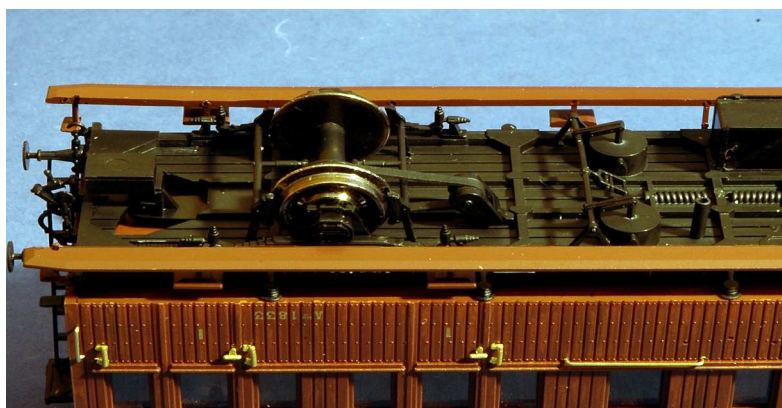

RAMBLA VOLART, 44 08041 BARCELONA SPAIN

T.934 369 122 / 934 567 147 FAX. 934 335 446 mabar@mabar.es

MODEL TRAINS HO SCALE

DIESEL ALCO LOCOMOTIVE 1300 SERIES

BAGGAGE CAR

PASSENGER CARS

RAILCAR 3 UNITS

DIESEL ALCO 313 SERIES

PASSENGER CARS BB1600 SERIES

DIESEL LOCOMOTIVE 313 "WEATHERED"

BAGGAGE CARS